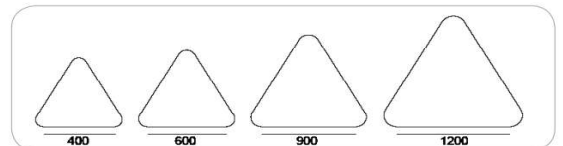

Dimension diagram