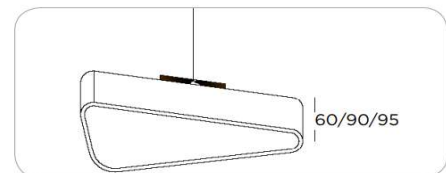

Dimension diagram